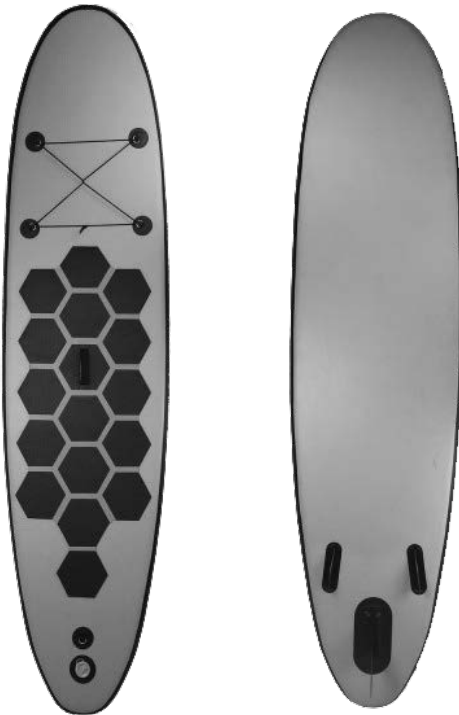

MAXAMGROUP

SUP - ALL ROUND 305 & 335

#AR305

Ref: MXM-SUP-AR305

#AR335

Ref: MXM-SUP-AR335

305 x 79 x 15cm	335 x 79 x 15cm	Size
135kg	145kg	Maximum Load

Equipment included:

- Paddle x 1
- High pressure pump x 1
- Repair Kit (Glue, valve fixer material swatch) x 1
- Standard Backpack x 1
- 10' foot leash x 1

SUP - CRUISER 335 & 365

#CR335

Ref: MXM-SUP-CR335

#CR365

Ref: MXM-SUP-CR365

Size	335 x 71 x 15cm	365 x 71 x 15cm
Maximum Load	145kg	155kg

Equipment included:

- Paddle x 1
- High pressure pump x 1
- Repair Kit (Glue, valve fixer material swatch) x 1
- Standard Backpack x 1
- 10' foot leash x 1